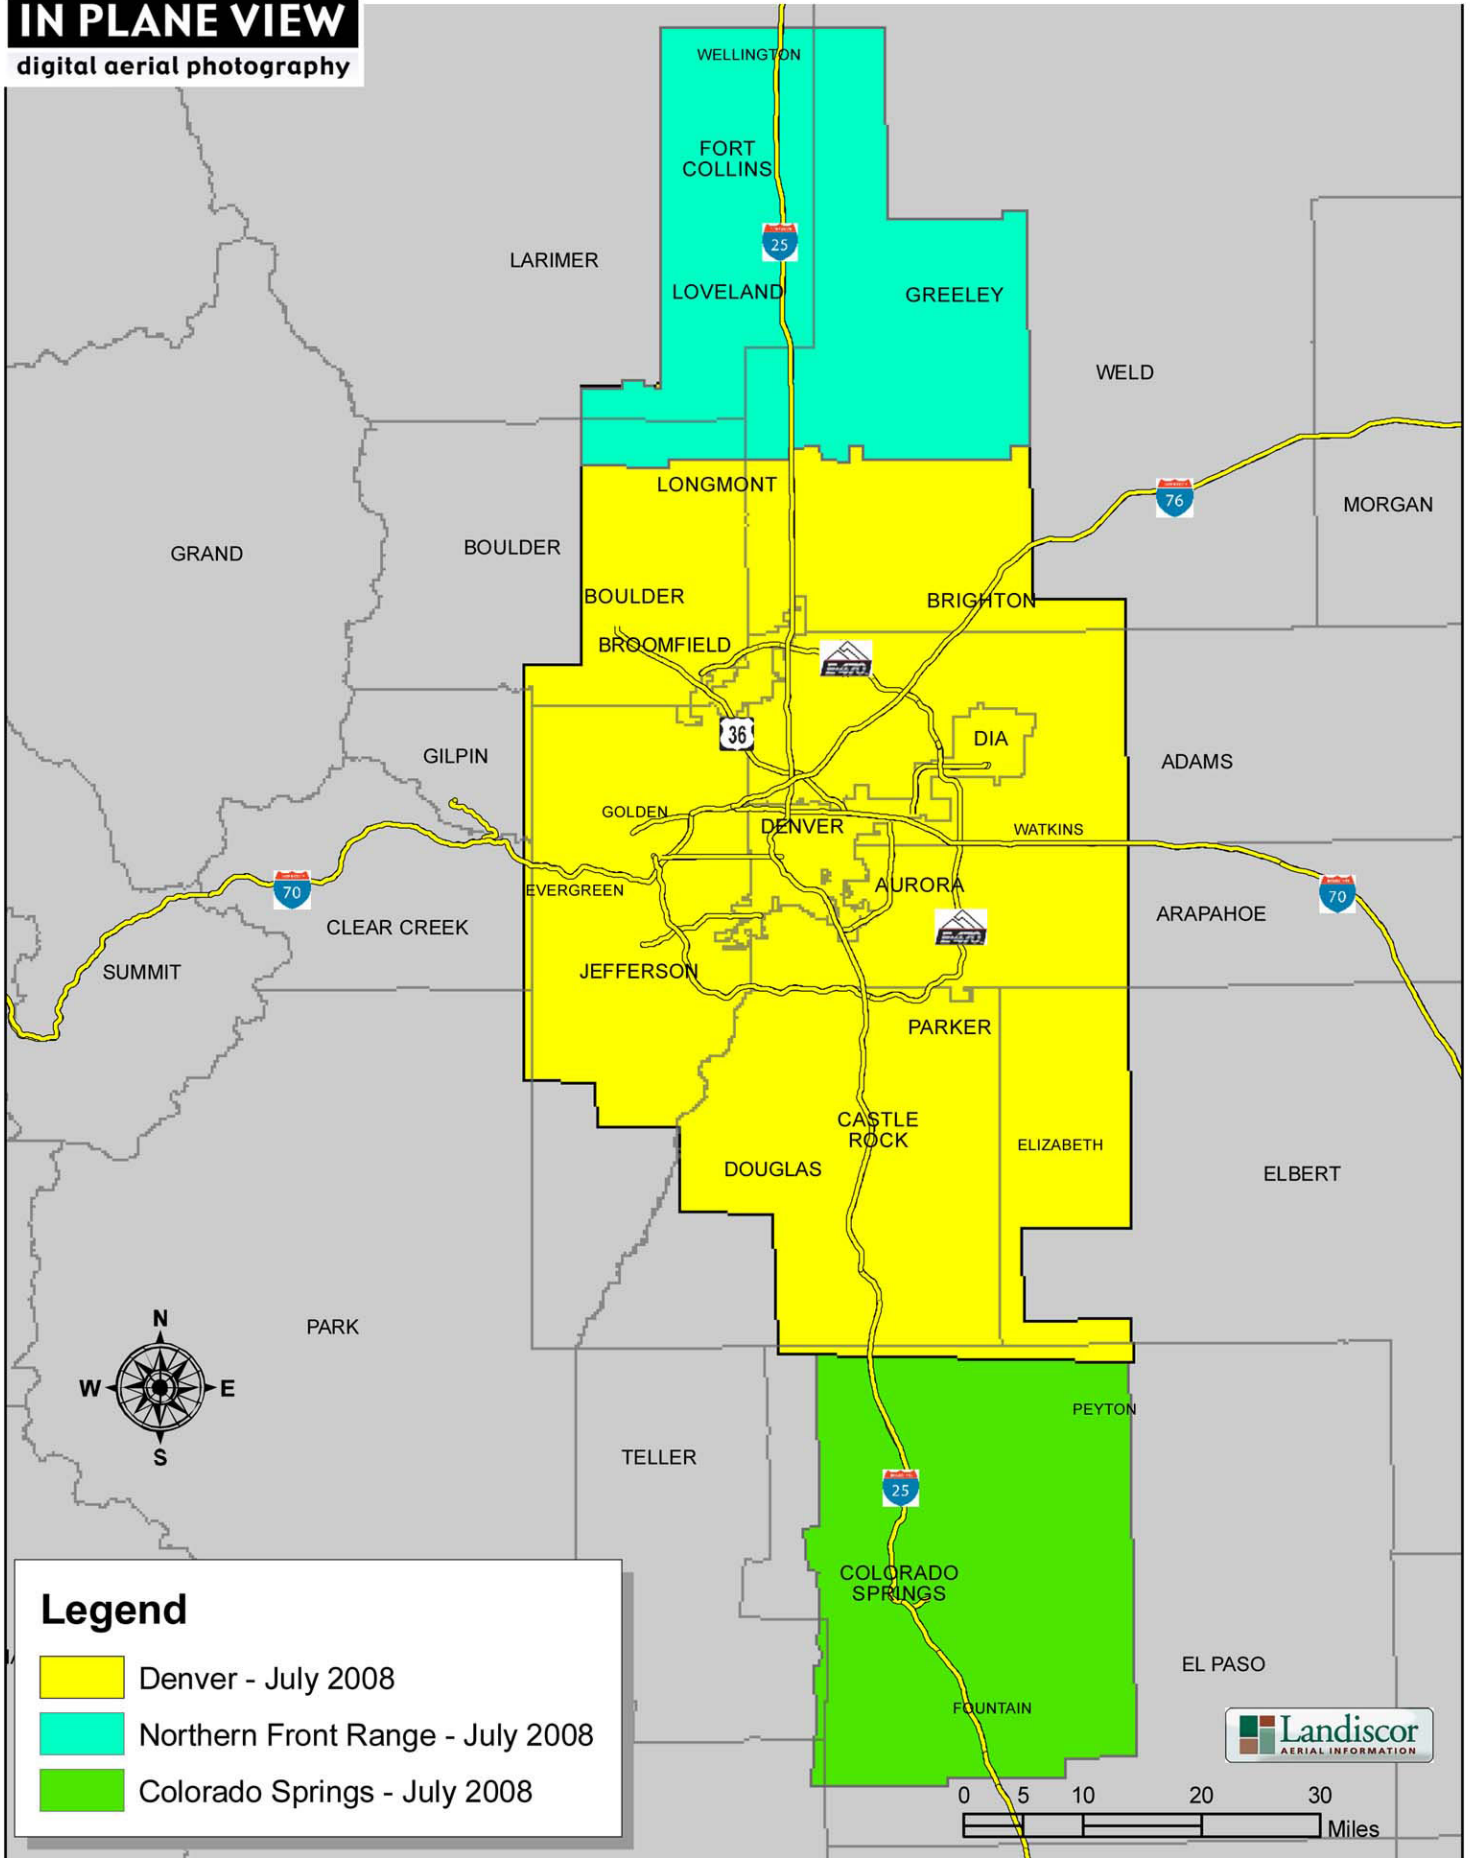

### COLORADO FRONT RANGE AERIAL PHOTOGRAPHY

\* 1 FT. GSD \* ACQUIRED JULY 2008 \* ORTHO-RECTIFIED  
\* SEAMLESS COLOR MOSAIC \* HIGH ACCURACY

## IN PLANE VIEW

digital aerial photography

### Legend

- Denver - July 2008
- Northern Front Range - July 2008
- Colorado Springs - July 2008